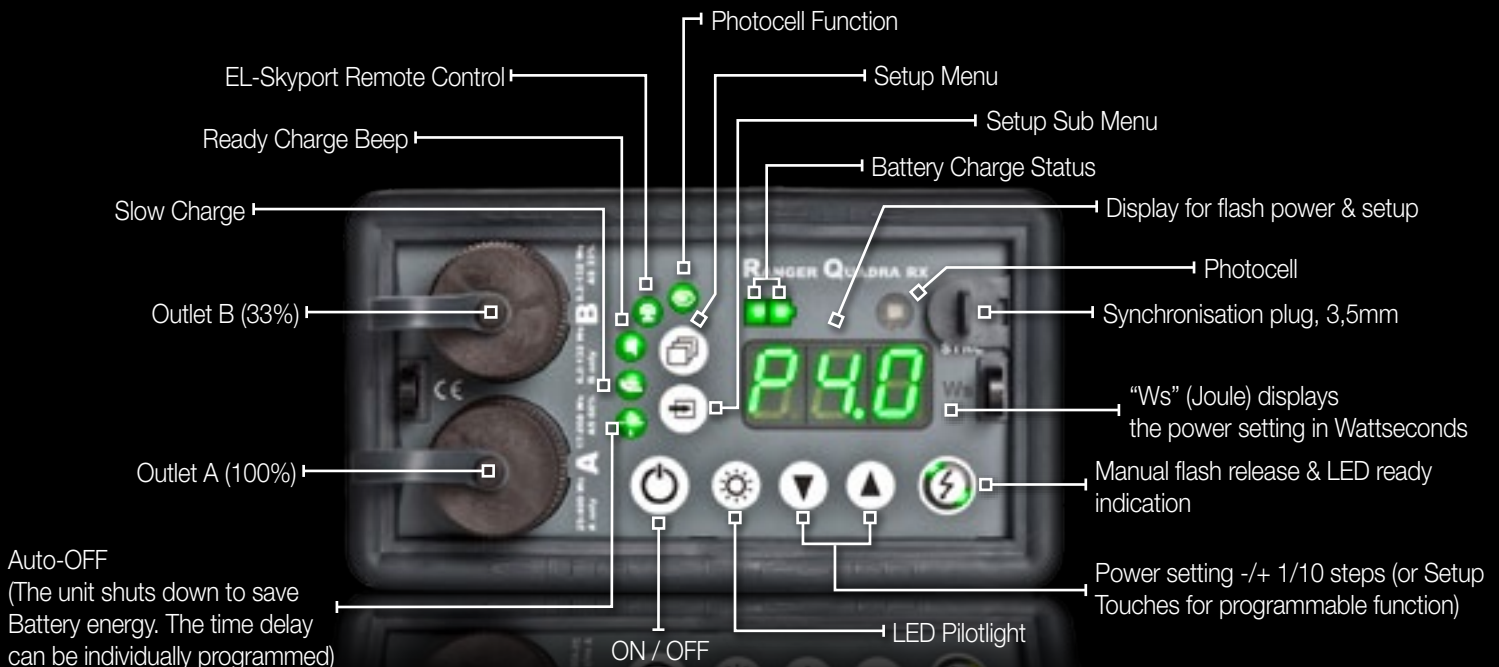

*Tolerances of specifications and components conform to IEC and CE standards.
Technical data subject to change. No guarantee for misprints.
The listed values can differ due to tolerances in components, or measuring instruments.

Control Panel